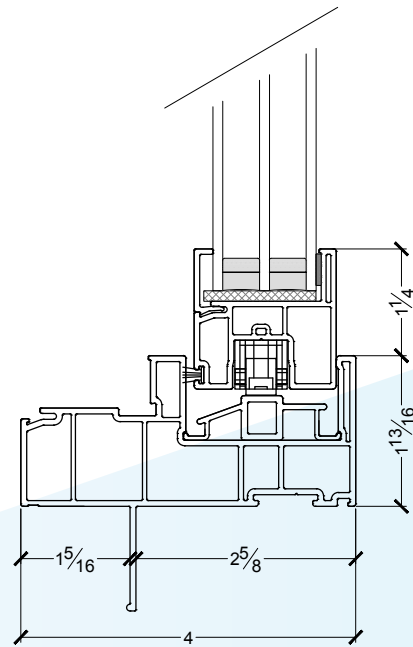

A true, triple-glazed sliding window. Our new **Vantage Series Window** is built with a full 1 ¼" triple-glazing to maximize performance and 7/8" dual-glazing is also available. Security, strength and performance come standard and along with a design that is clean and contemporary. This series has a 4" frame depth which keeps the glass to the warm zone of the wall and comes with a double weather seal. Simple and smooth operation in both slider and single-hung configurations allow for quick and easy ventilation or egress. Vantage series windows are easy to open, easy to clean and perform at a level that sliding windows have never reached before.

1. Double weather seal
2. Fusion welded frame & sash
3. Contemporary design
4. Superior u-value
5. Triseal super spacer
6. Engineered for strength
7. Low profile design

PERFORMANCE DATA

Picture window: Residential
Classification. Performance Grade = PG 40

Sliding window: Residential
Classification. Performance Grade = PG 45

Single-hung window: Residential
Classification. Performance Grade = PG 45

Style	U Value	SHGC	VT	Glazing Make Up	Performance
Vert. Slid.	1.36	0.21	0.49	LoE-366 / LoE i-89	Good
Horiz. Slid.	1.36	0.20	0.48	LoE-366 / LoE i-89	Good
Picture	1.19	0.23	0.55	LoE-366 / LoE i-89	Good
Vert. Slid.	1.08	0.19	0.44	LoE-366 / Clear / LoE-180	Better
Horiz. Slid.	1.08	0.19	0.44	LoE-366 / Clear / LoE-180	Better
Picture	0.91	0.21	0.49	LoE-366 / Clear / LoE-180	Better
Vert. Slid.	1.02	0.19	0.43	LoE-366 / LoE-180 / LoE i-89	Best
Horiz. Slid.	1.02	0.19	0.43	LoE-366 / LoE-180 / LoE i-89	Best
Picture	0.79	0.21	0.48	LoE-366 / LoE-180 / LoE i-89	Best

OTHER GLAZING OPTIONS ARE AVAILABLE

UNLIMITED LIFETIME WARRANTY ON VINYL, GLASS AND HARDWARE. INCLUDING ALL PARTS, LABOUR AND CRAFTSMANSHIP. WARRANTIES ARE TRANSFERABLE TO NEW OWNERS FOR 25 YEARS.